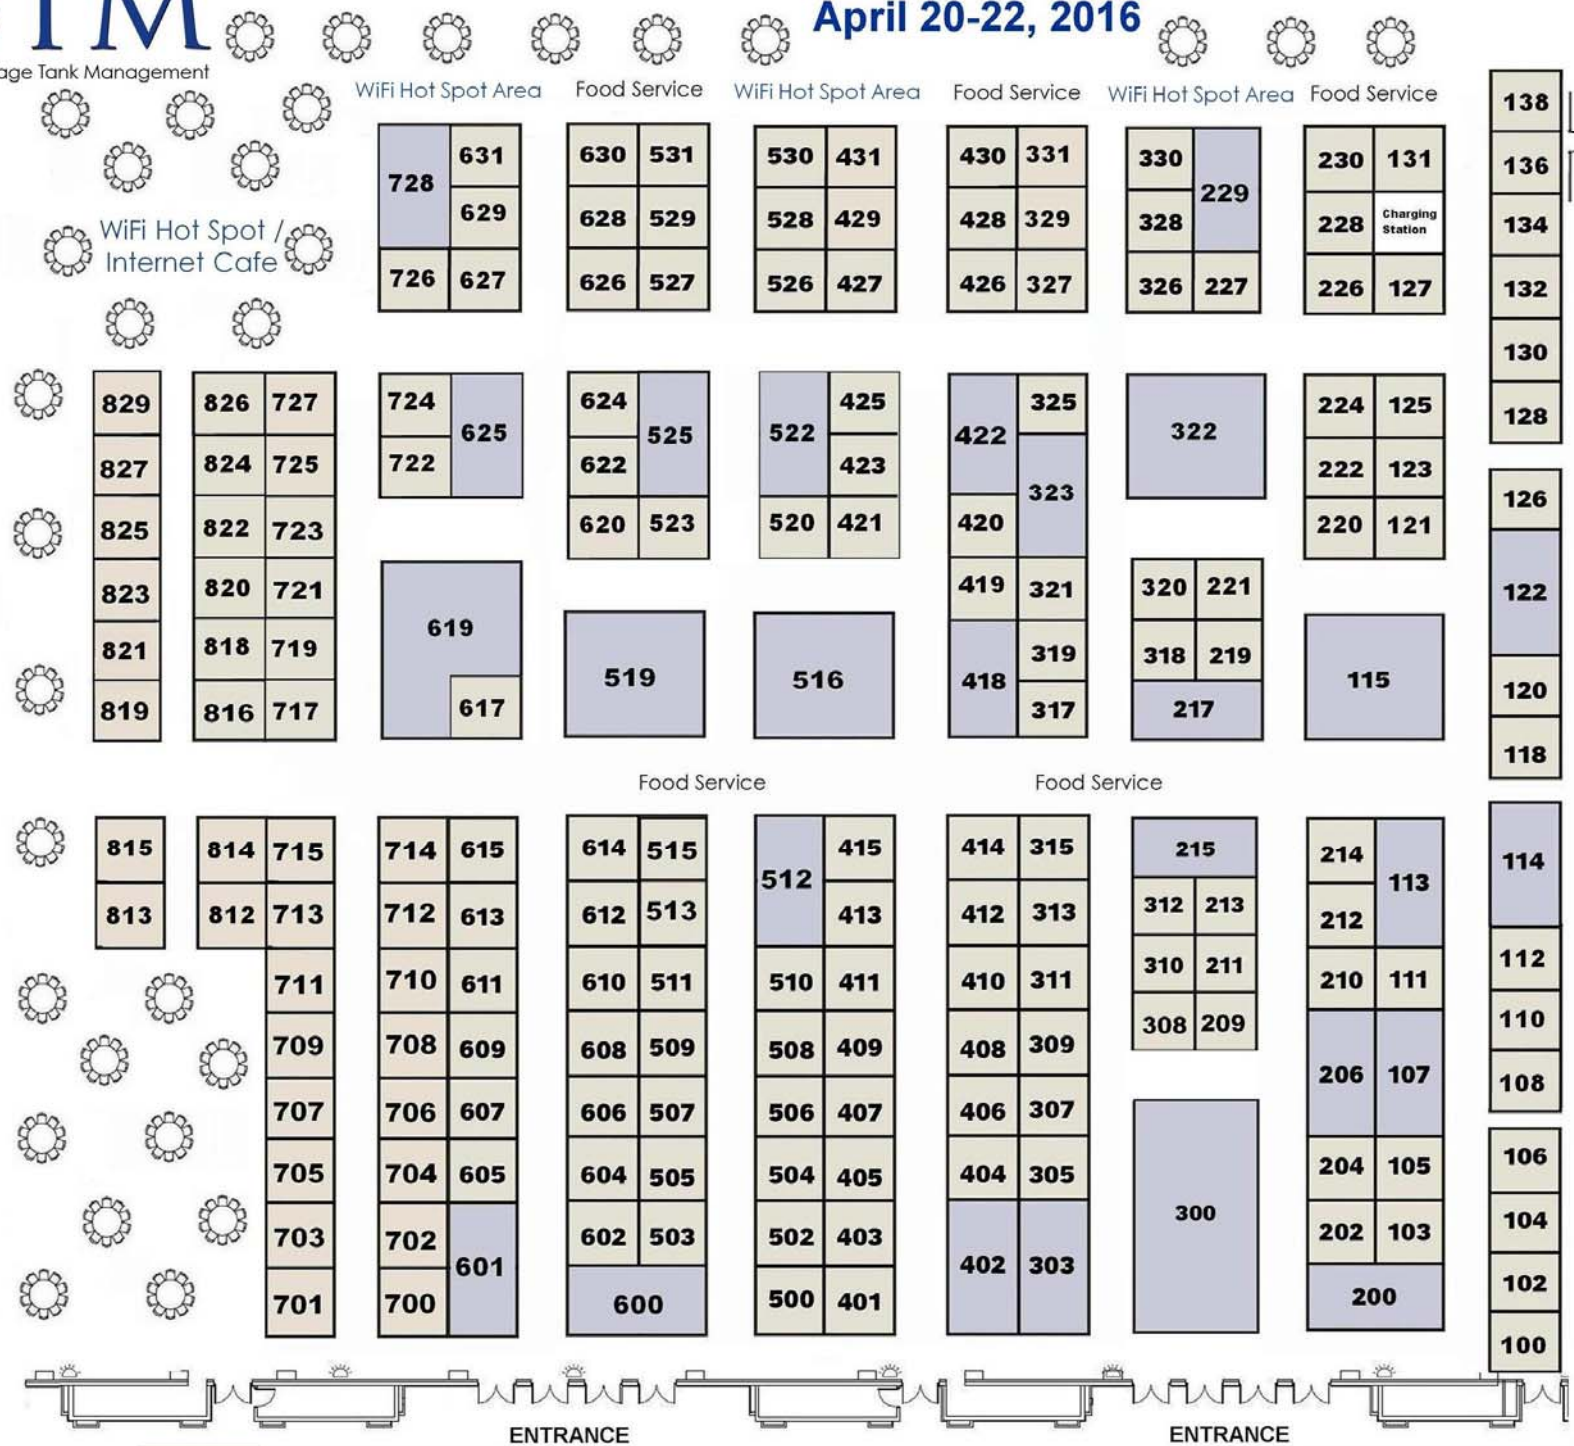

GATLIN BALLROOM

10x10 Booth
10x20 Booth
or Larger

ENTRANCE

ENTRANCE