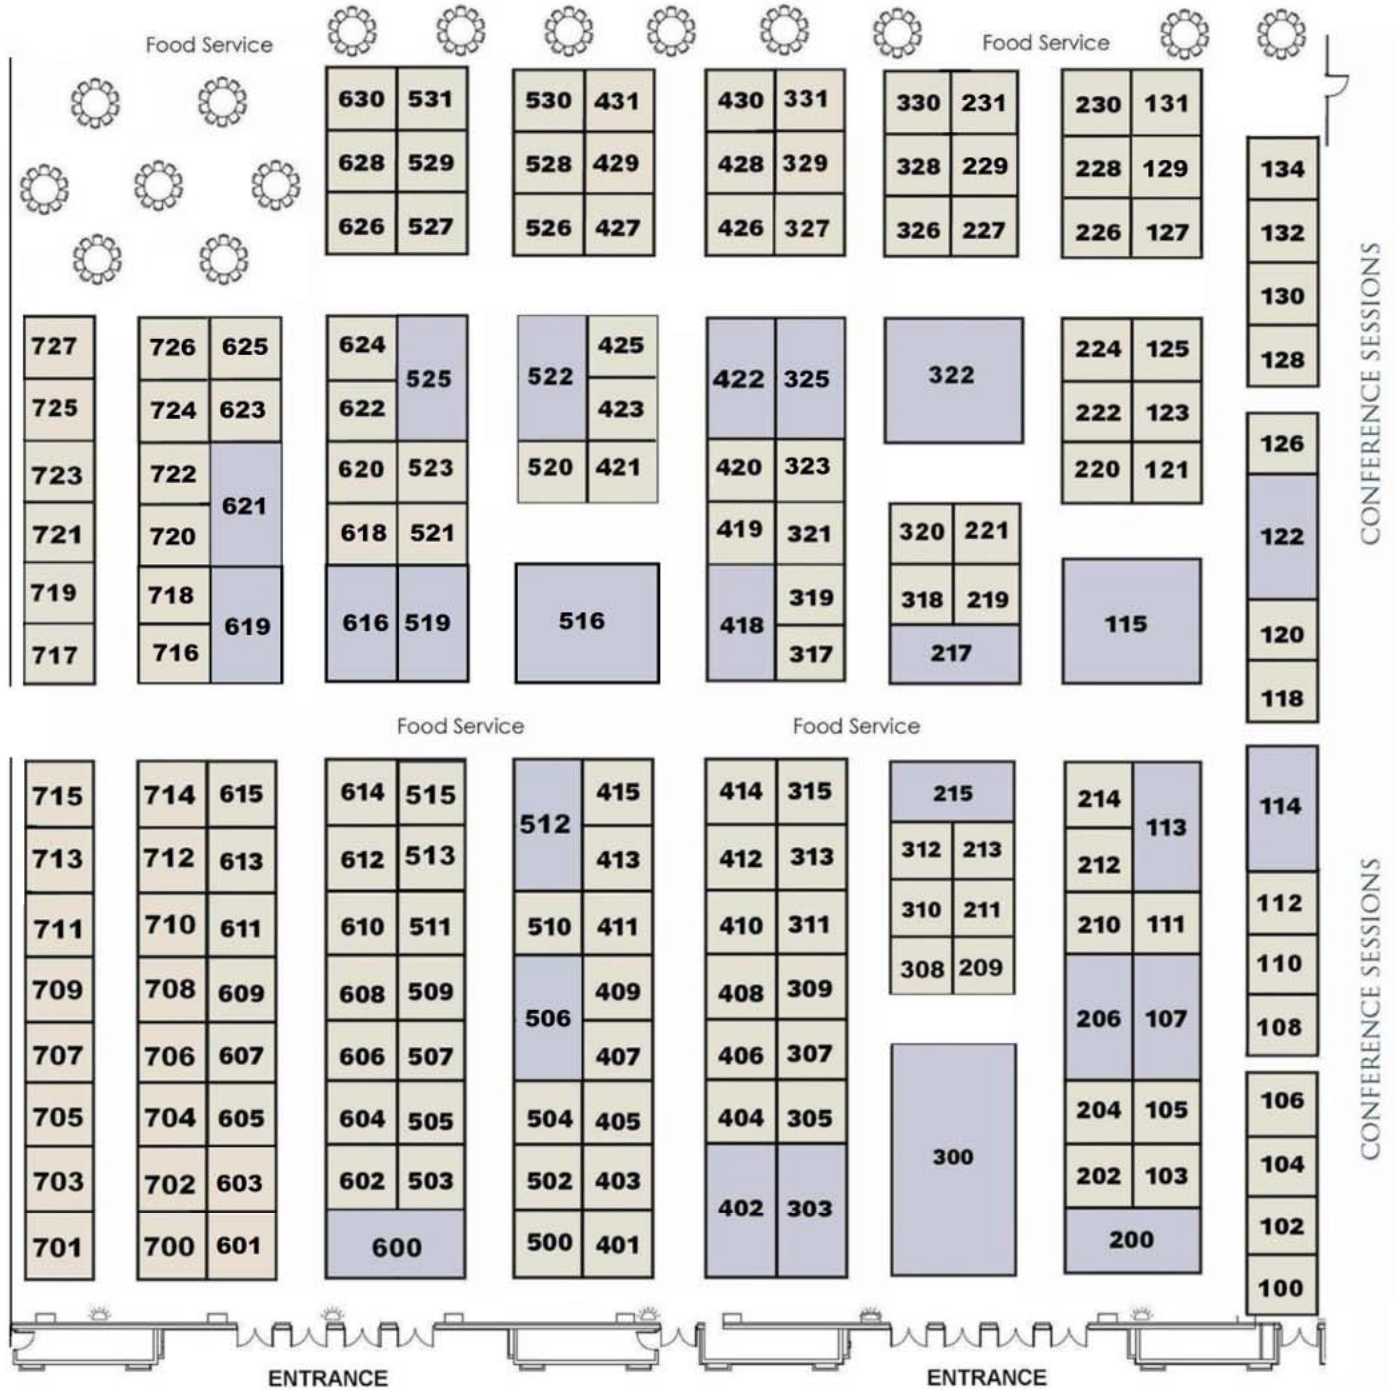

# GATLIN BALLROOM

10x10 Booth  
10x20 Booth  
or Larger