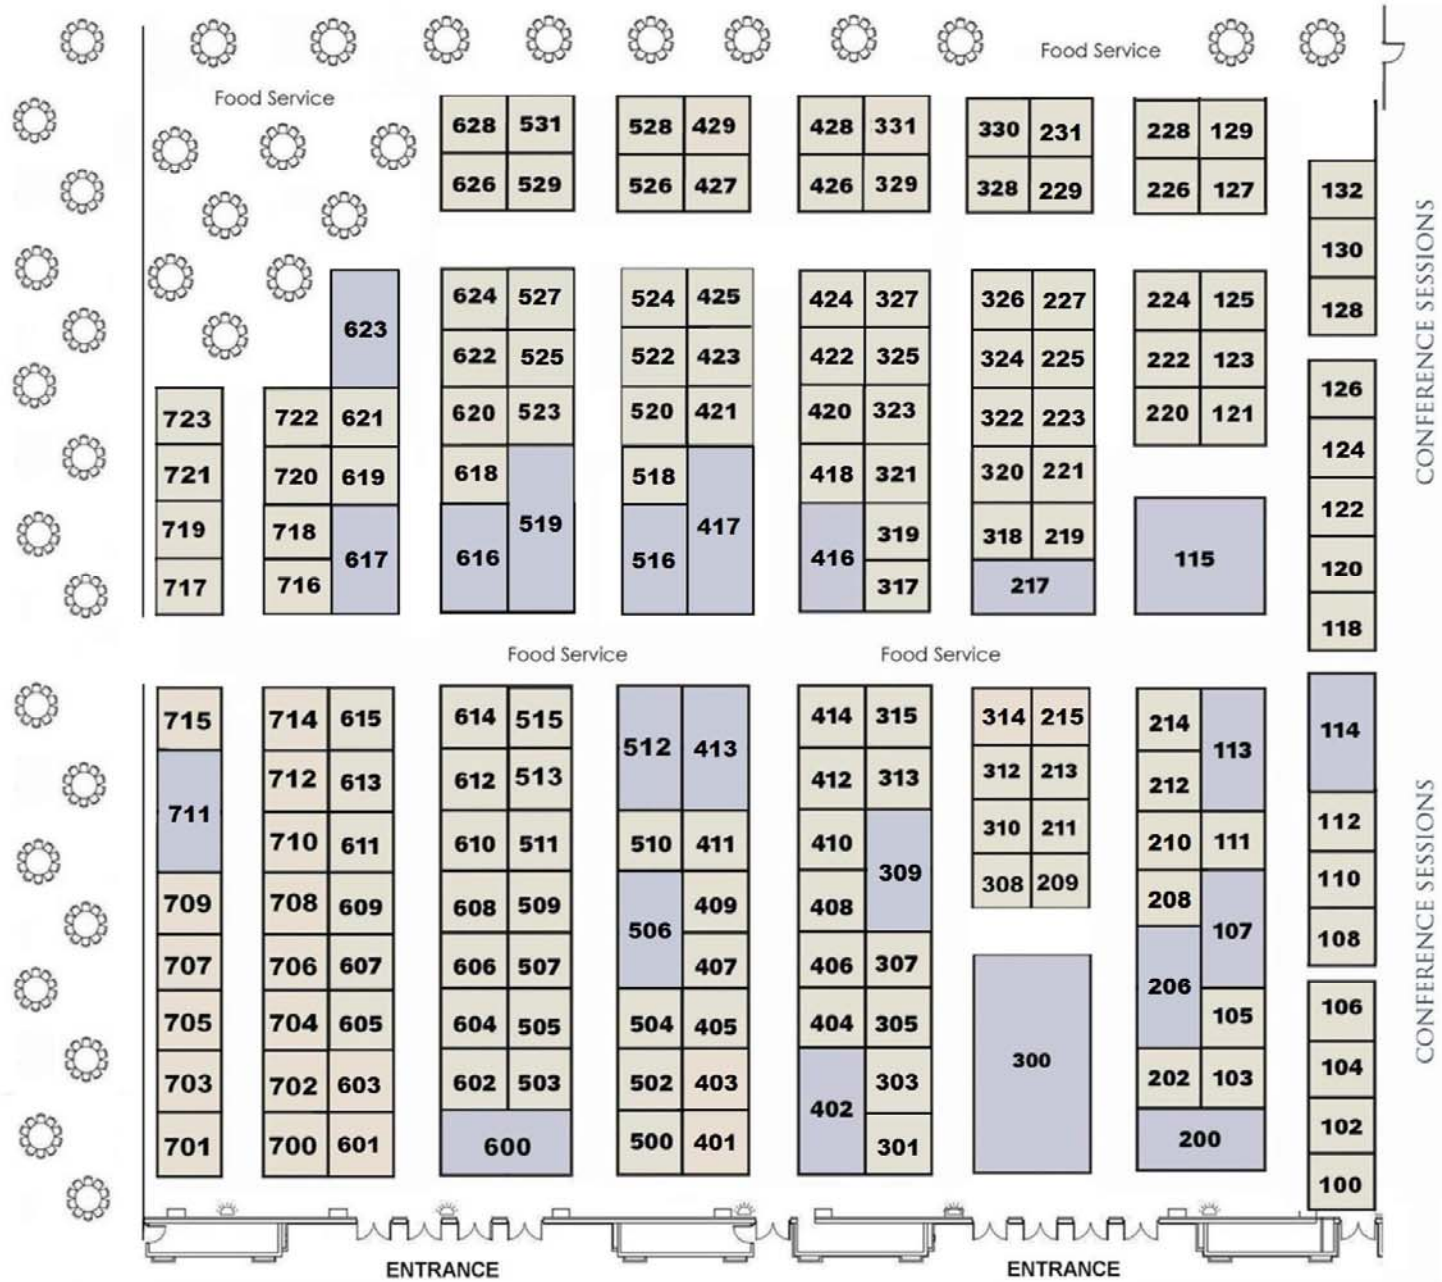

GATLIN BALLROOM

10x10 Booth
10x20 Booth
or Larger