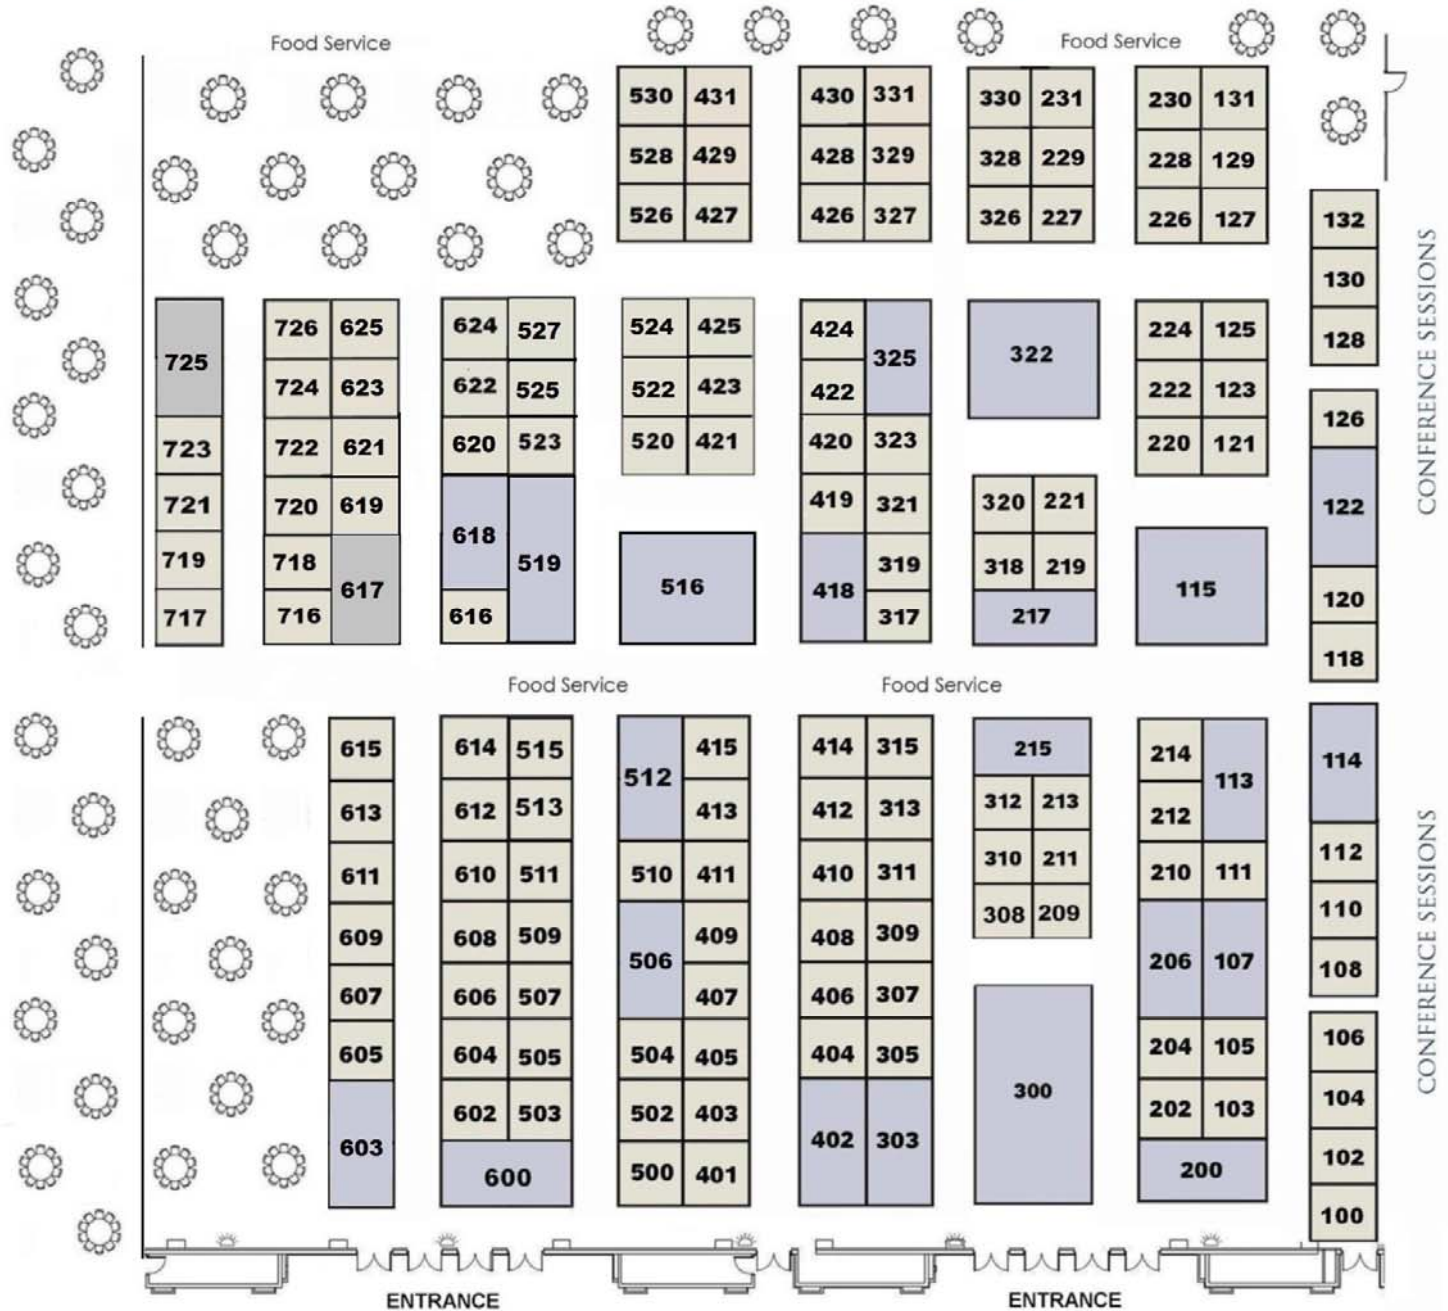

GATLIN BALLROOM

10x10 Booth
10x20 Booth
or Larger