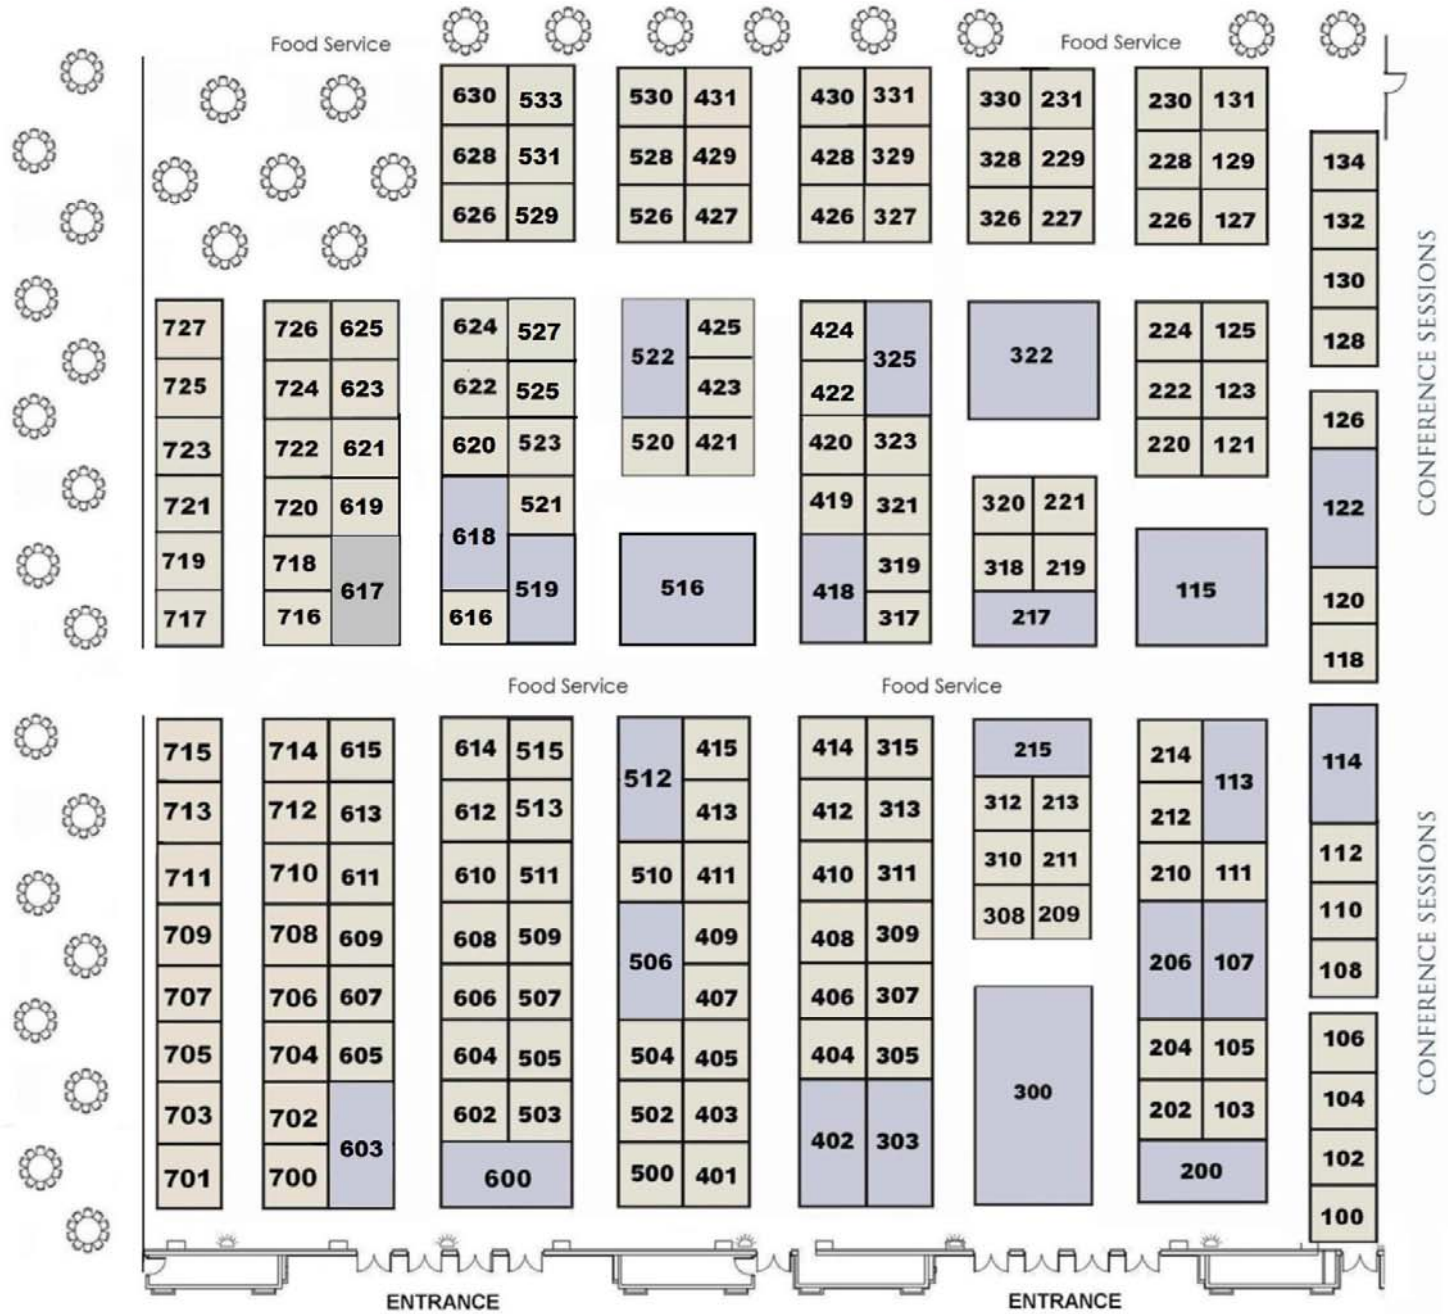

GATLIN BALLROOM

10x10 Booth
10x20 Booth
or Larger