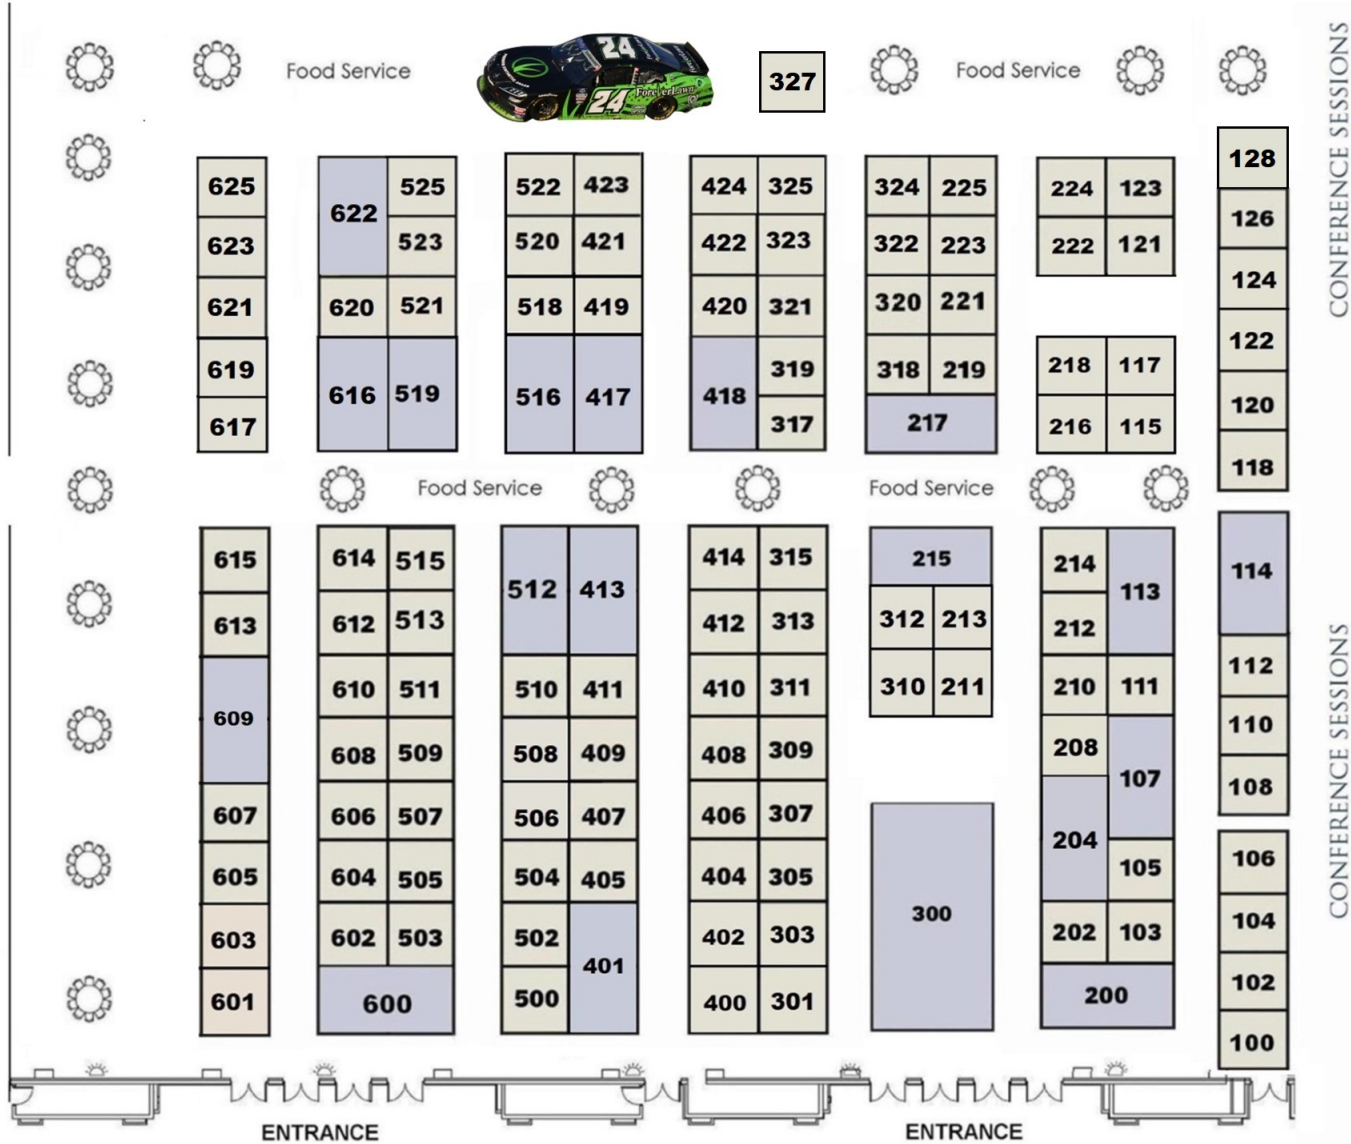

# GATLIN BALLROOM

10x10 Booth  
10x20 Booth  
or Larger