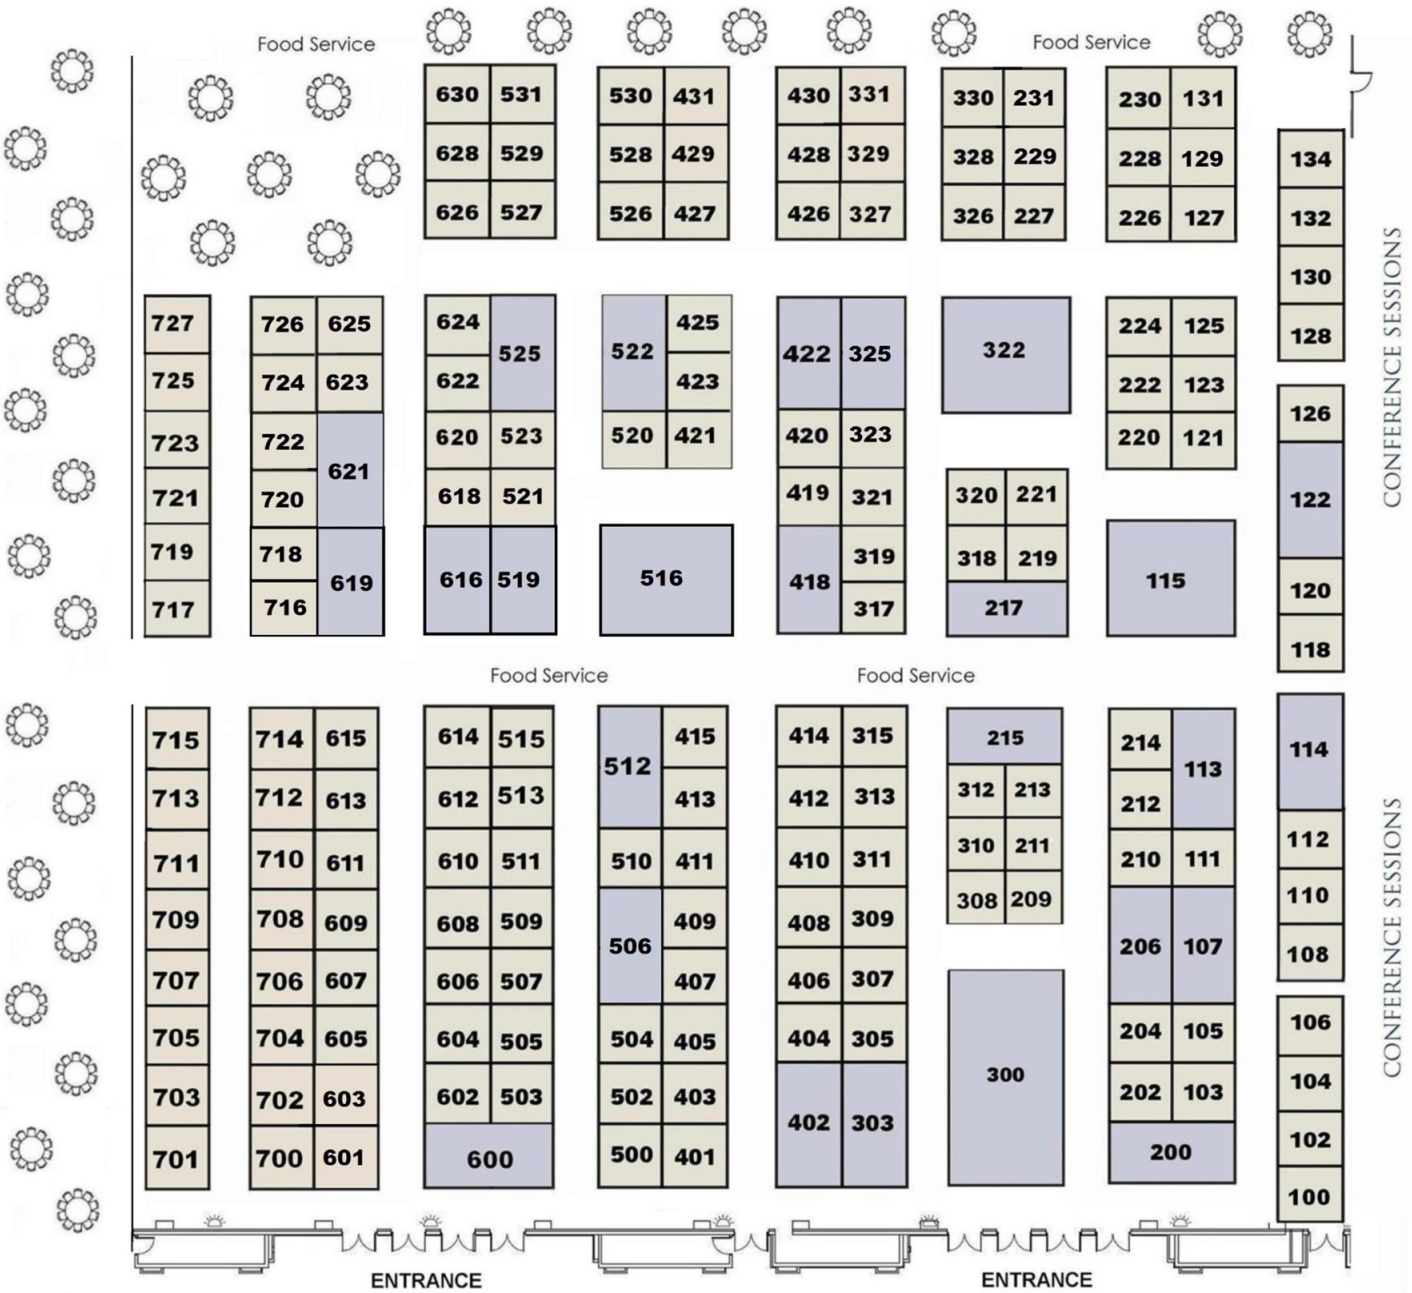

GATLIN BALLROOM

10x10 Booth
10x20 Booth
or Larger