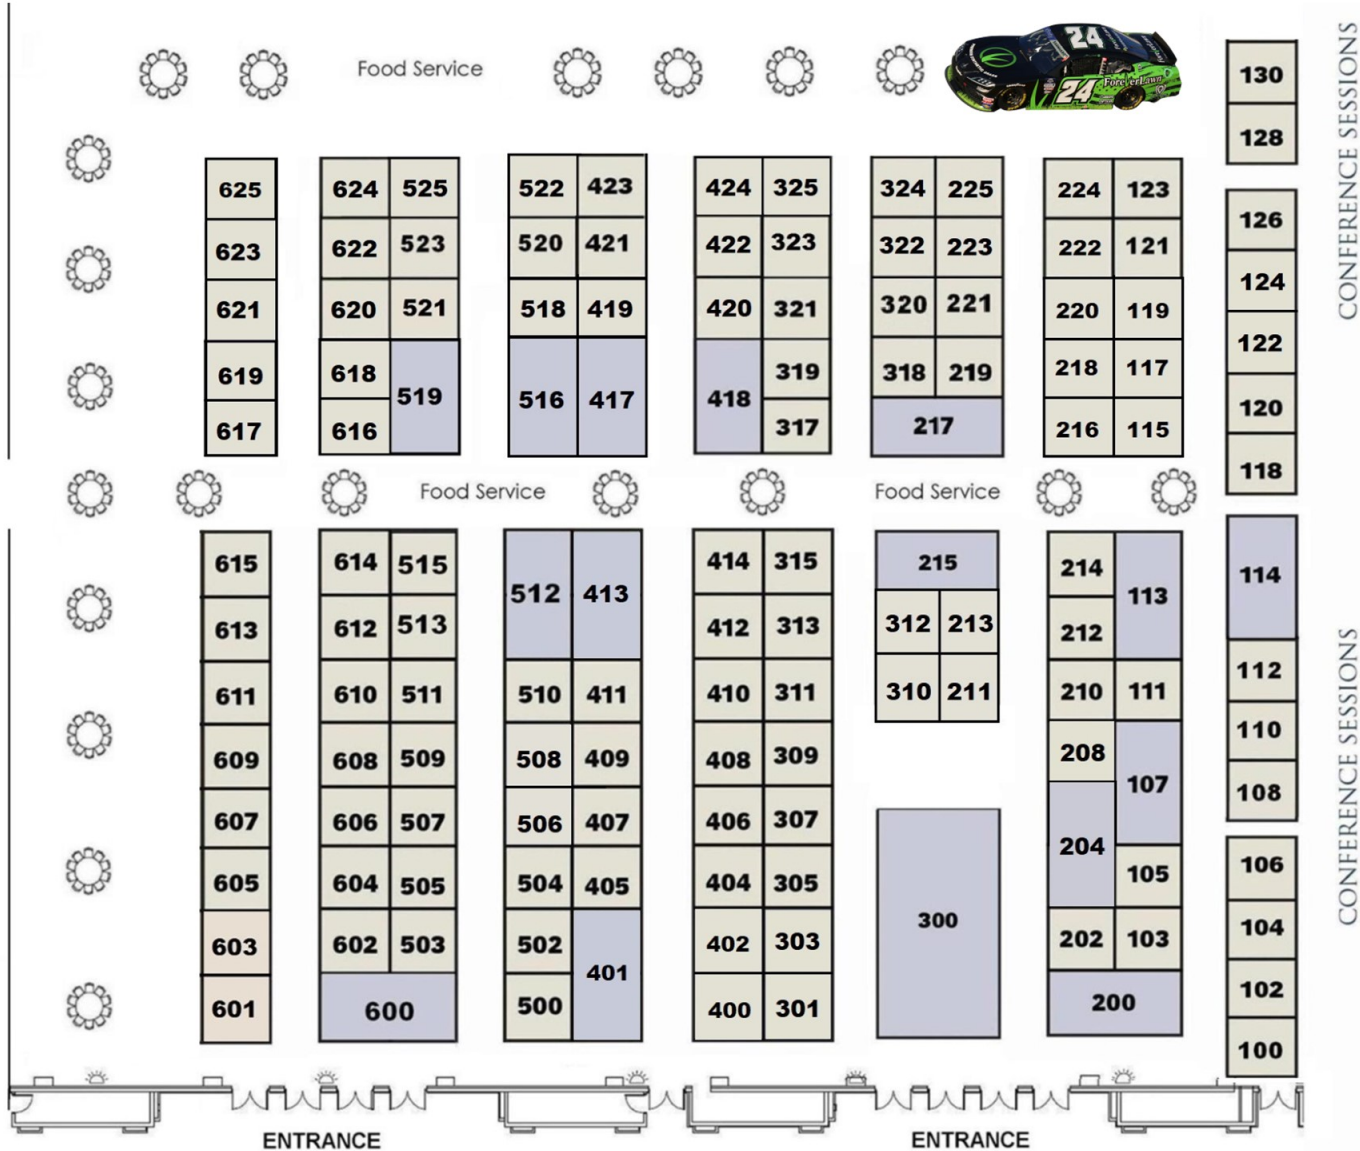

GATLIN BALLROOM

10x10 Booth
10x20 Booth
or Larger