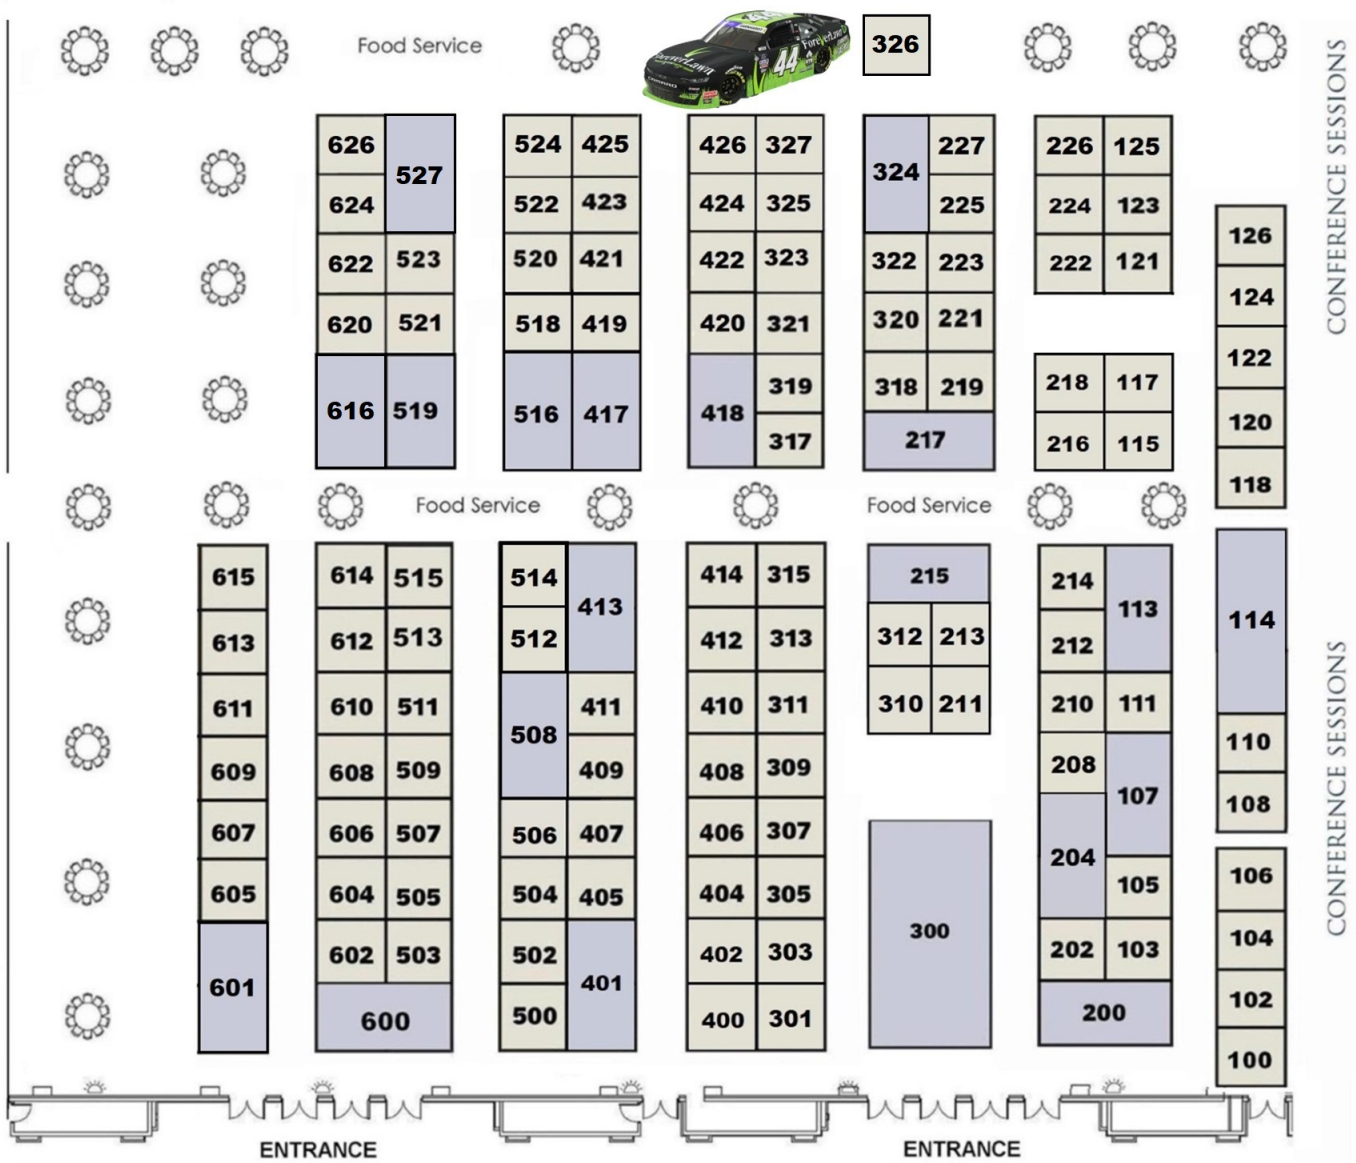

GATLIN BALLROOM

10x10 Booth
10x20 Booth
or Larger

Rosen Shingle Creek Hotel | Gatlin Ballroom
9939 Universal Blvd, Orlando, FL 32819