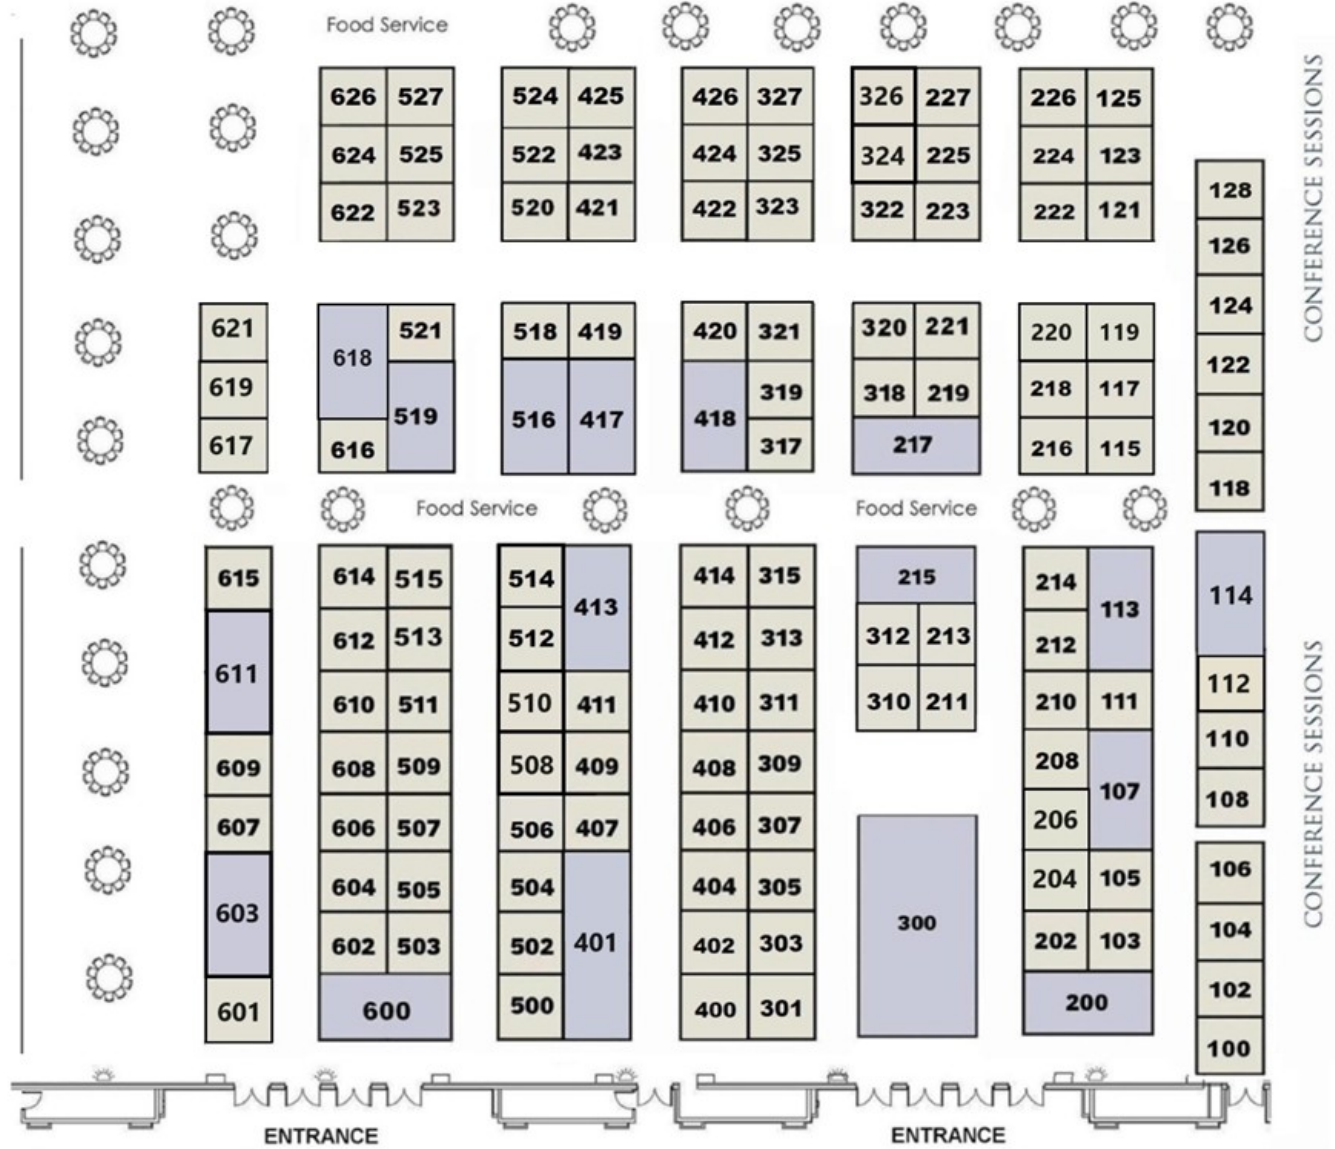

GATLIN BALLROOM

10x10 Booth
10x20 Booth
or Larger

Rosen Shingle Creek Hotel | Gatlin Ballroom
9939 Universal Blvd, Orlando, FL 32819

This floor plan is for layout purposes only and does not reflect booth assignments.